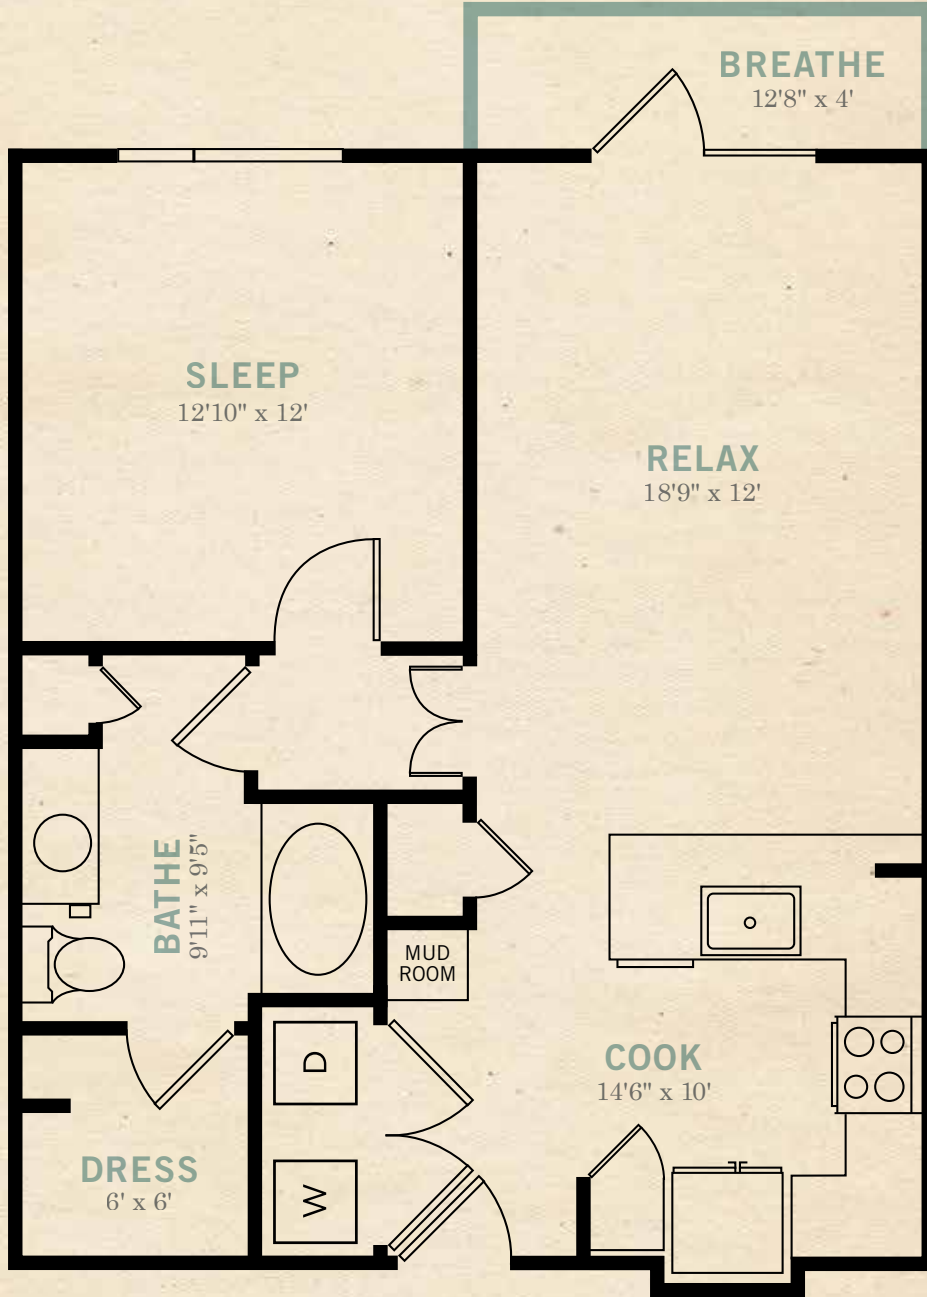

ALEXAN
RIVEREDGE

R

1 BR, 1 BA

INTERIOR - 753 S.F.

UNIT PLAN

A3

FINISHES OPTION 1

FINISHES OPTION 2

A B E LW

COMMUNITY MAP LAYOUT

COMMUNITY MAP KEY

- Gather in the large, open Clubroom
- Sync in the WiFi Lounge
- See the view from the Outdoor Skyline Terrace
- Float in our Resort-style Pool featuring Private Cabanas
- Meet and greet at the Street Level Plaza
- Slow your ride in Bike Parking
- Sweat at the Strength & Cardio Gym
- Stretch at the Yoga Studio
- Charge at the Electric Car Charging Stations
- Relax in the Resident Lounge Areas complete with TVs
- Scrub at the Dog Wash
- Get moving at the Dog Run
- Grill at the Outdoor Kitchen & Grilling Areas complete with TVs
- Dominate at the Covered Outdoor Bar with Ping Pong
- Warm up at our Courtyard Fire Pits